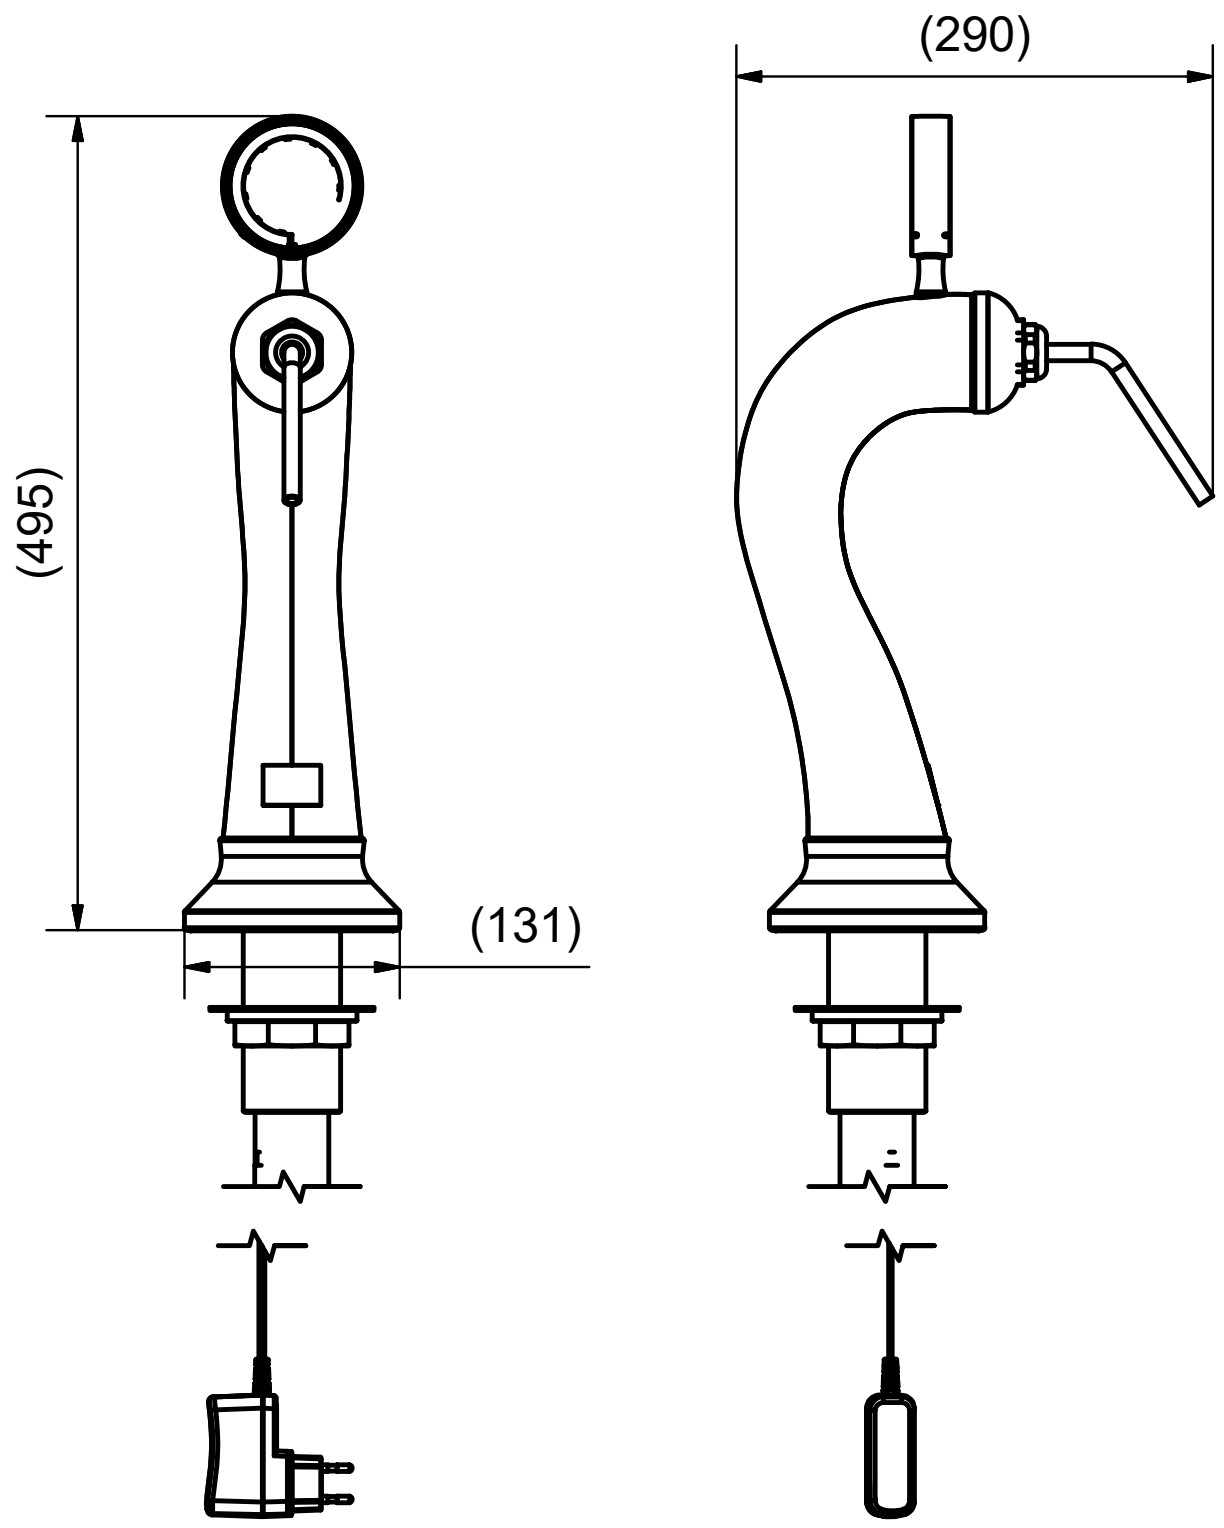

1

2

3

4

A
B
C
D
E
F

A
B
C
D
E
F

DESCRIPTION Lotus, chrome, ODL LED QC (frog medallion)	
	DRW.NO. - REV. 11-046C00
	©

THIS DRAWING IS THE PROPERTY OF MICRO MATIC A/S AND MUST NOT BE USED, DISCLOSED OR REPRODUCED WITHOUT PRIOR WRITTEN AUTHORITY.

1

2

3

4